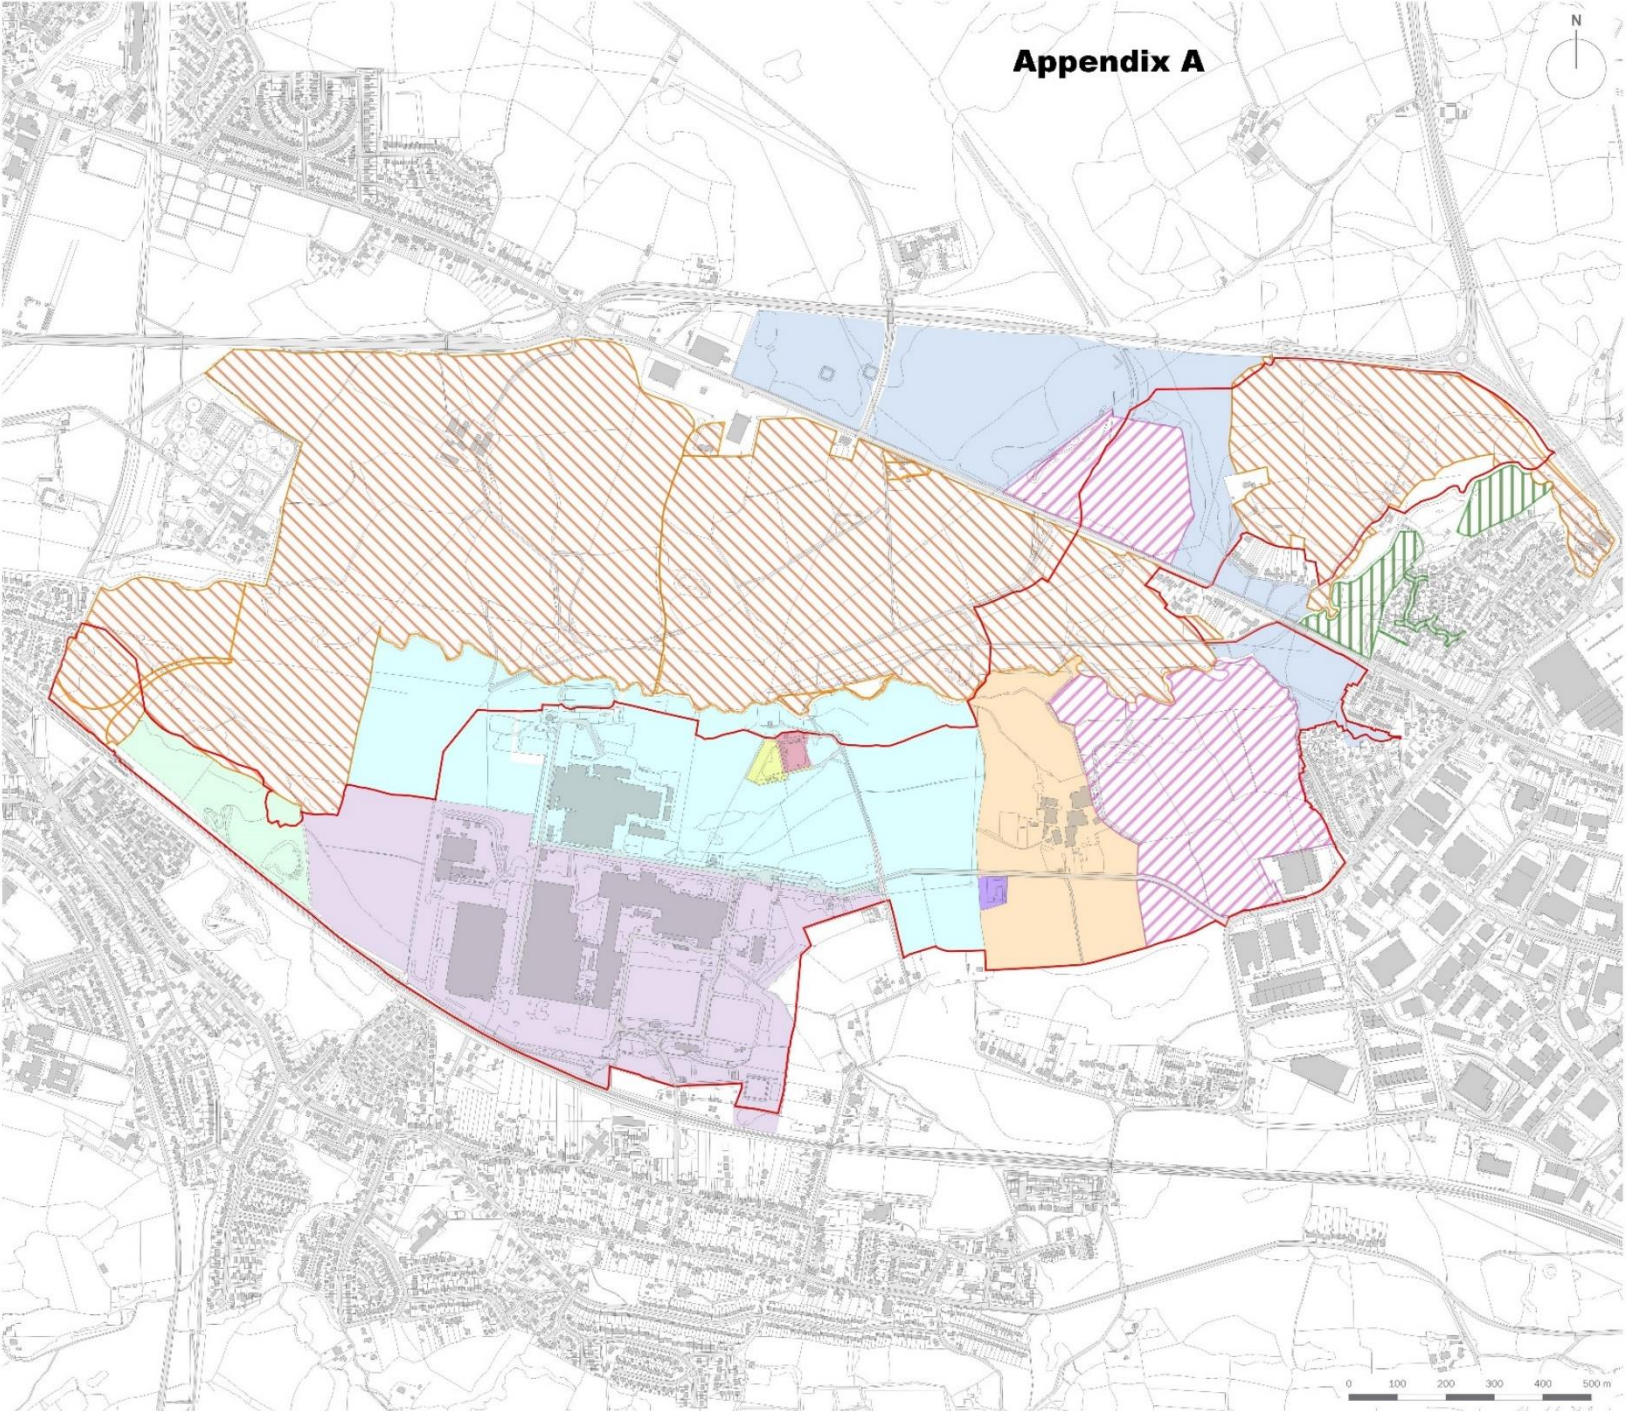

Appendix A

-  Swansea LDP Allocation **DRAFT**
-  Persimmon
-  Penlleagaer Estates
-  City and County of Swansea
-  Garrison Barklay Estates
-  Somerset Trust
-  Keepers Lodge
-  Timet
-  Urban Style
-  Green Frog Power 214 Limited
-  Virdis 178 Limited
-  Wales and West Utility

[Redacted]

project title
Land at Waunarlwydd and Fforestfach Strategic Site

drawing title
Land Ownership

[Redacted]